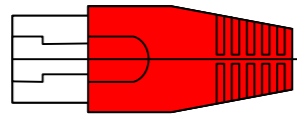

M-FACE
OF PLUG

RJ45

BANANA PLUGS
(4mm)

White/Orange RX+
Orange RX-
White/Green TX+
Blue
White/Blue
Green TX-
White/Brown
Brown

1 F88 PIN 85
2 F88 PIN 86
3 F88 PIN 87
4 N-C
5 N-C
6 F88 PIN 88
7 N-C
8 N-C
9 F88 PIN 56
10 F88 PIN 1