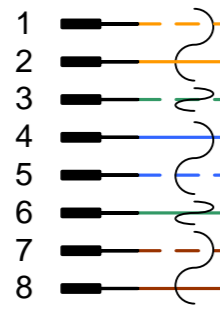

M-FACE
OF PLUG

RJ45

BANANA PLUGS
(4mm)

White/Orange RX+
Orange RX-
White/Green TX+
Blue
White/Blue
Green TX-
White/Brown
Brown

1 F88 PIN 85
2 F88 PIN 86
3 F88 PIN 87
4 N-C
5 N-C
6 F88 PIN 88
7 N-C
8 N-C
9 F88 PIN 56
10 F88 PIN 1

12V Supply
Ground

TITLE:	F88 BASIC BENCH LOOM
DATE:	29/09/2023