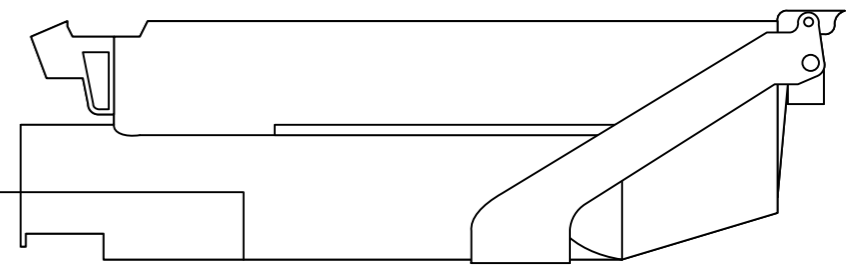

M-FACE
OF PLUG

RJ45

BANANA PLUGS
(4mm)

White/Orange RX+
Orange RX-
White/Green TX+
Blue
White/Blue
Green TX-
White/Brown
Brown

1 F88 PIN 85
2 F88 PIN 86
3 F88 PIN 87
4 N-C
5 N-C
6 F88 PIN 88
7 N-C
8 N-C
9 F88 PIN 56
10 F88 PIN 1

12V Supply
Ground

TITLE:	F88 BASIC BENCH LOOM
DATE:	29/09/2023