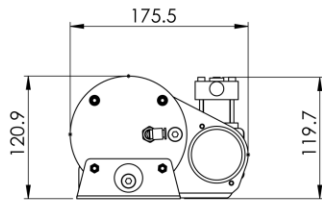

TP0138

Valve Block

255g

FA0038

Throttle Blipper

115g

TP0100

Compressor Assembly

2.68kg

TP0128A

Gearbox Actuator (30mm stroke)

405g

TP0128B      Gearbox Actuator (50mm stroke)      420g