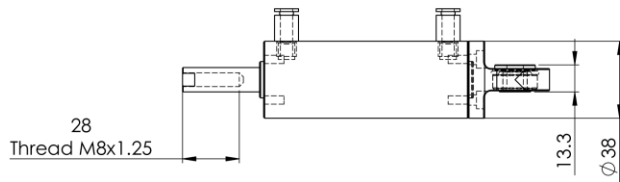

TP0138

Valve Block

255g

FA0038

Throttle Blipper

115g

TP0100

Compressor Assembly

2.68kg

TP0128A

Gearbox Actuator (30mm stroke)

405g

TP0128B      Gearbox Actuator (50mm stroke)      420g