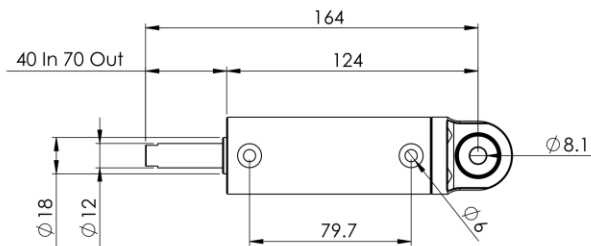

TP0138

Valve Block

255g

FA0038

Throttle Blipper

115g

TP0100

Compressor Assembly

2.68kg

TP0128A

Gearbox Actuator (30mm stroke)

405g

TP0128B      Gearbox Actuator (50mm stroke)      420g