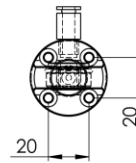

TP0138

Valve Block

255g

FA0038

Throttle Blipper

115g

TP0100

Compressor Assembly

2.68kg

TP0128A

Gearbox Actuator (30mm stroke)

405g

TP0128B      Gearbox Actuator (50mm stroke)      420g