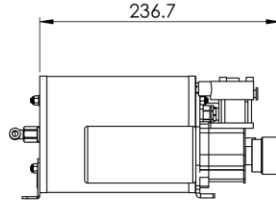

TP0138

Valve Block

255g

FA0038

Throttle Blipper

115g

TP0100

Compressor Assembly

2.68kg

TP0128A

Gearbox Actuator (30mm stroke)

405g

TP0128B      Gearbox Actuator (50mm stroke)      420g