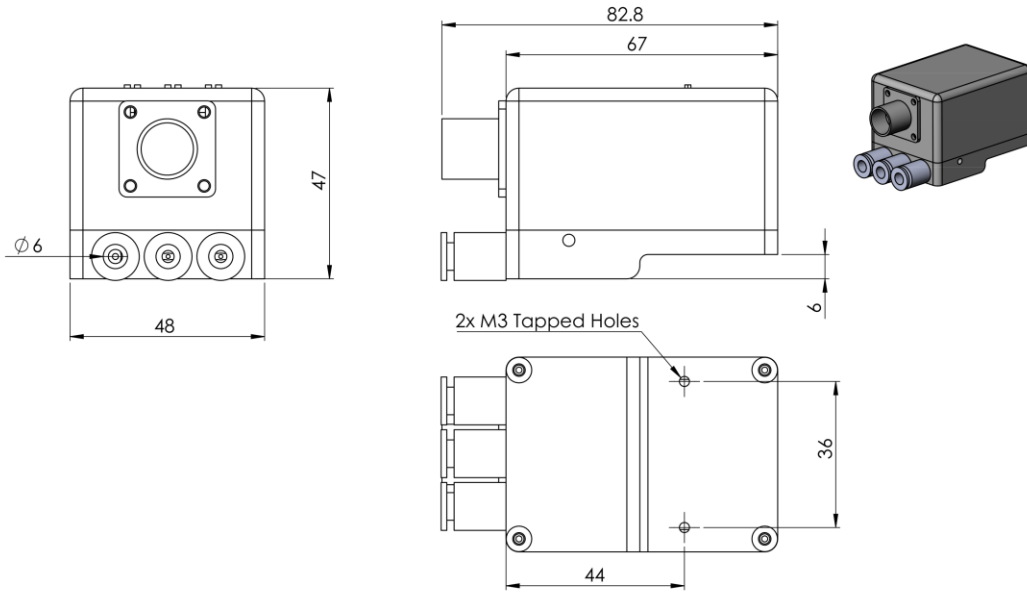

TP0138

Valve Block

255g

FA0038

Throttle Blipper

115g

TP0100

Compressor Assembly

2.68kg

TP0128A

Gearbox Actuator (30mm stroke)

405g

TP0128B      Gearbox Actuator (50mm stroke)      420g