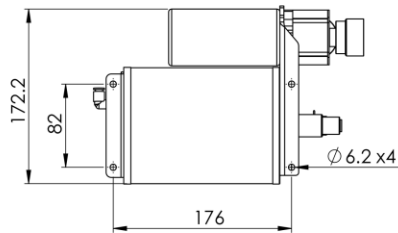

TP0138

Valve Block

255g

FA0038

Throttle Blipper

115g

TP0100

Compressor Assembly

2.68kg

TP0128A

Gearbox Actuator (30mm stroke)

405g

TP0128B      Gearbox Actuator (50mm stroke)      420g