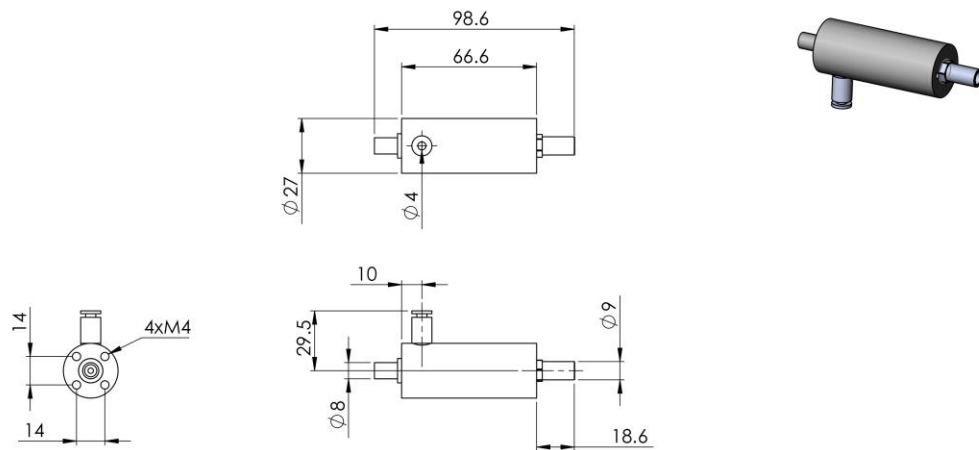

TP0138

Valve Block

255g

FA0038

Throttle Blipper

115g

TP0100

Compressor Assembly

2.68kg

TP0128A

Gearbox Actuator (30mm stroke)

405g

TP0128B      Gearbox Actuator (50mm stroke)      420g